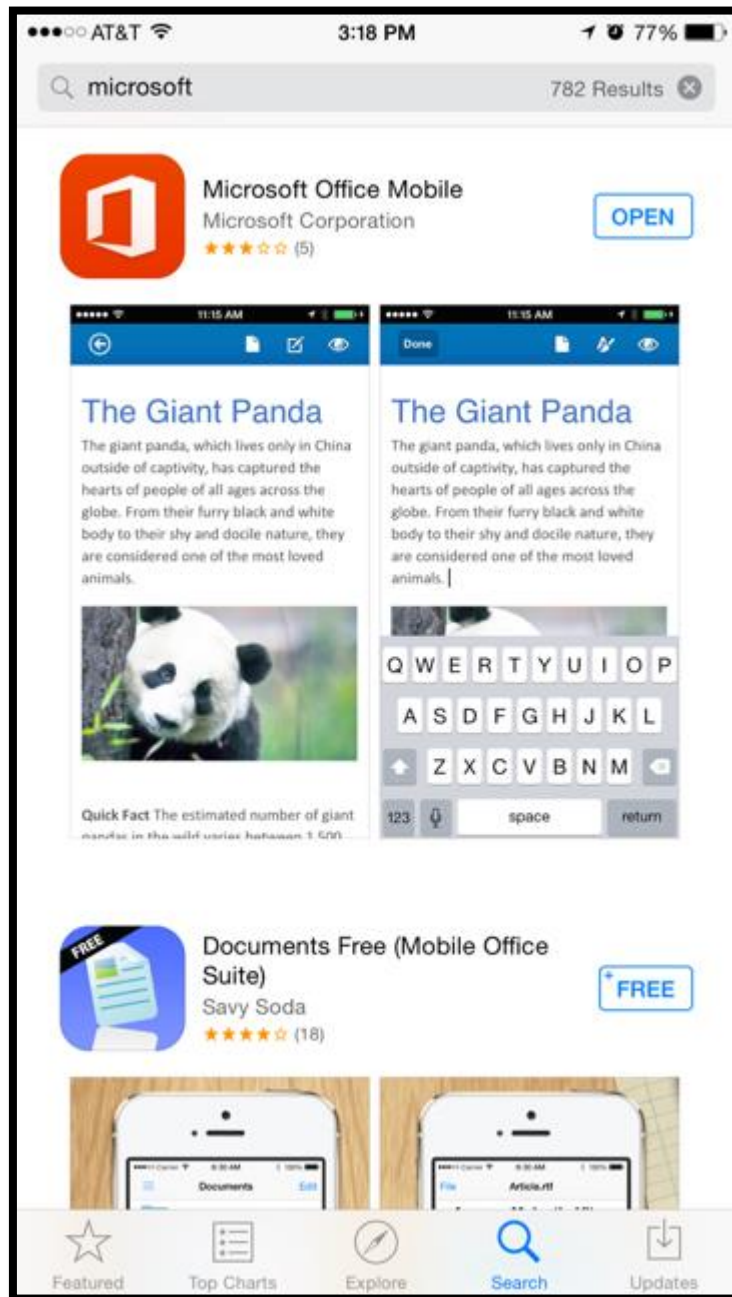

STUDENT OFFICE FOR MOBILE DEVICES

On your mobile device either in the Apple App Store or Google Play Store search for Microsoft Office Mobile. Download and install.

STUDENT OFFICE FOR MOBILE DEVICES

When you run the app please sign in using your studentusername@students.sharylandisd.org and your computer password. You can use the app on up to 5 devices.